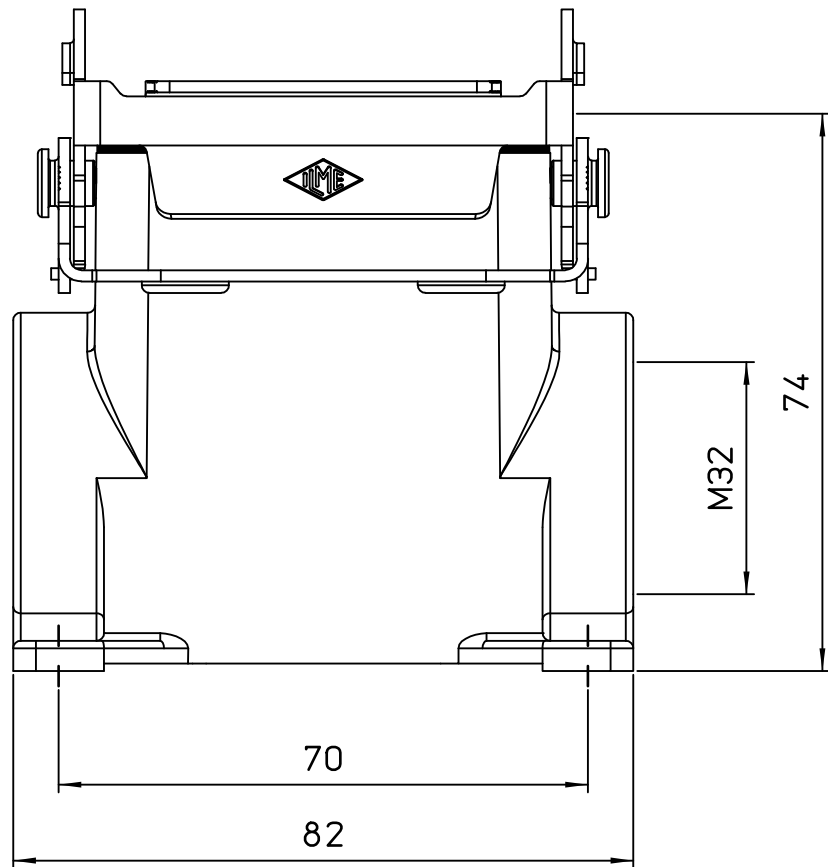

1

2

3

Dimensions in mm

Simplified representation with dimensions without tolerance

Original Size A4
Date 20/09/22
Sign. G. Renna

MVAPR 06 L32
Surface mounting housing, size "44.27", high construction, 1x M32 side entry, with 1 lever, 180 °C

Scale 1:1

1

2

3