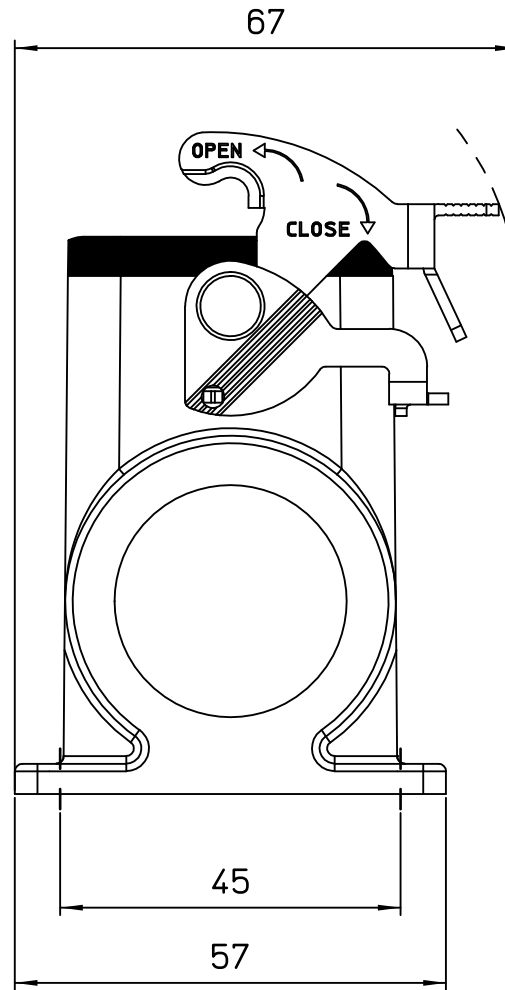

1

2

3

Dimensions in mm

Simplified representation with dimensions without tolerance

Original Size A4
Date 20/09/22
Sign. G. Renna

MVAPR 06 L32
Surface mounting housing, size "44.27", high construction, 1x M32 side entry, with 1 lever, 180 °C

Scale 1:1

1

2

3