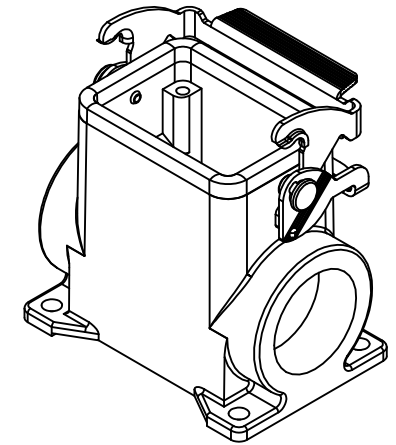

1

2

3

Dimensions in mm

Simplified representation with dimensions without tolerance

Original Size A4
Date 20/09/22
Sign. G. Renna

MVAPR 06 L32
Surface mounting housing, size "44.27", high construction, 1x M32 side entry, with 1 lever, 180 °C

Scale 1:1

1

2

3